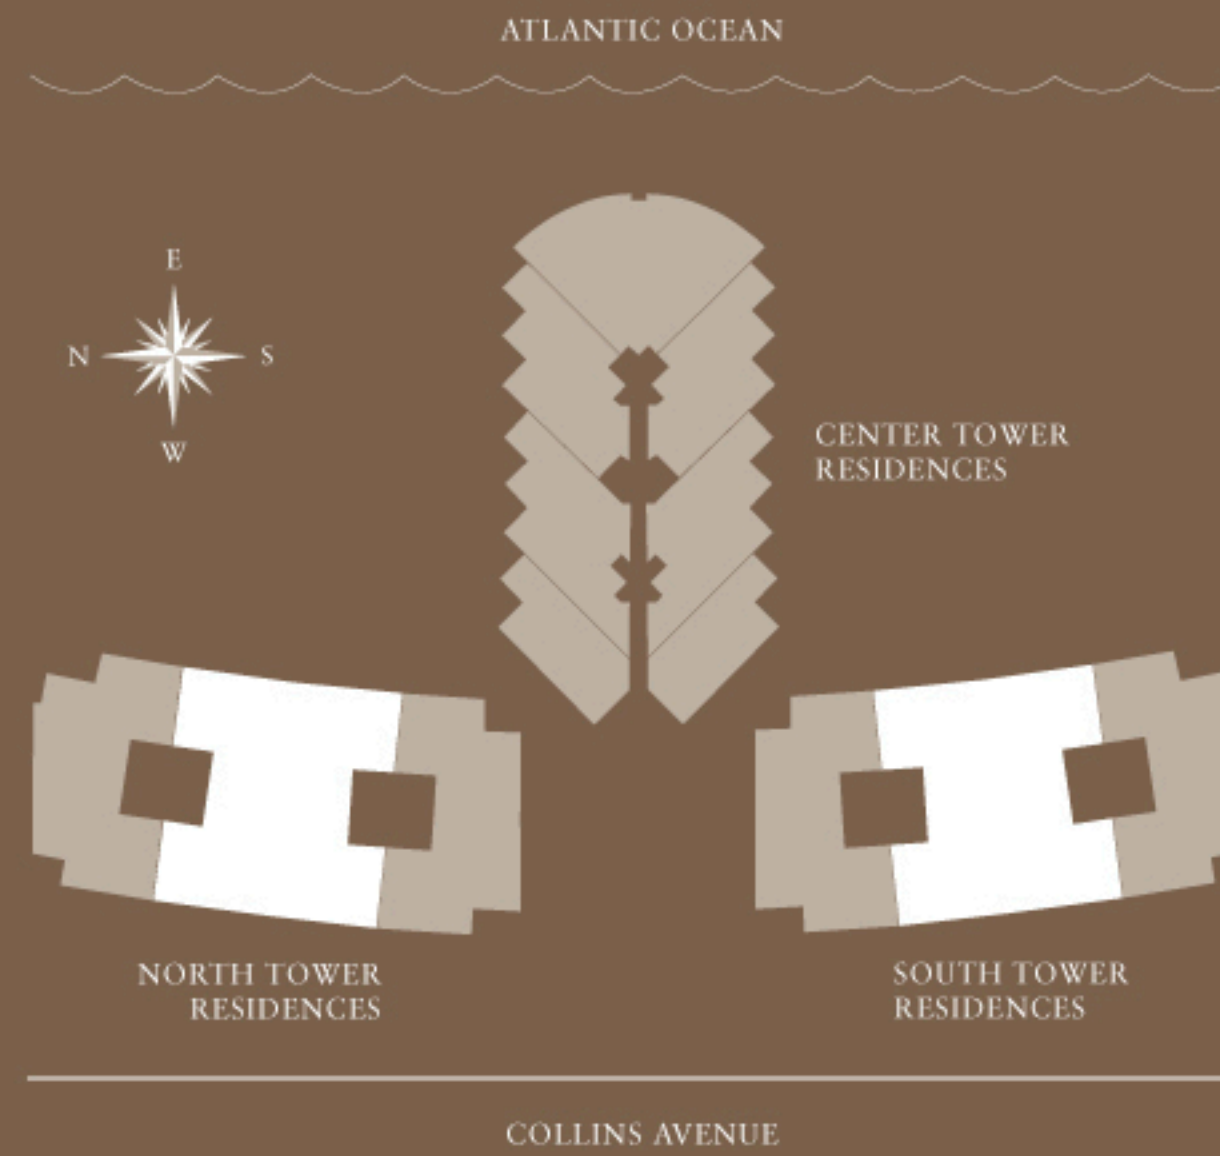

EXCELSIOR

5 BEDROOMS • 5½ BATHS
FAMILY ROOM PLUS MEDIA ROOM

RESIDENCE	TOTAL SQ FT	TOTAL SQ M
BALCONY	2,142	199.0
TOTAL	8,990	831.2
PAINT TO PAINT RESIDENCE	6,303	585.5

EXTERIOR

- ◆ Expansive private balconies featuring bronze glass railings, large outdoor living areas and breathtaking views
- ◆ Floor-to-ceiling bronze-tinted, impact-resistant glass windows and sliding exterior doors with energy-efficient panes that meet stringent South Florida building codes